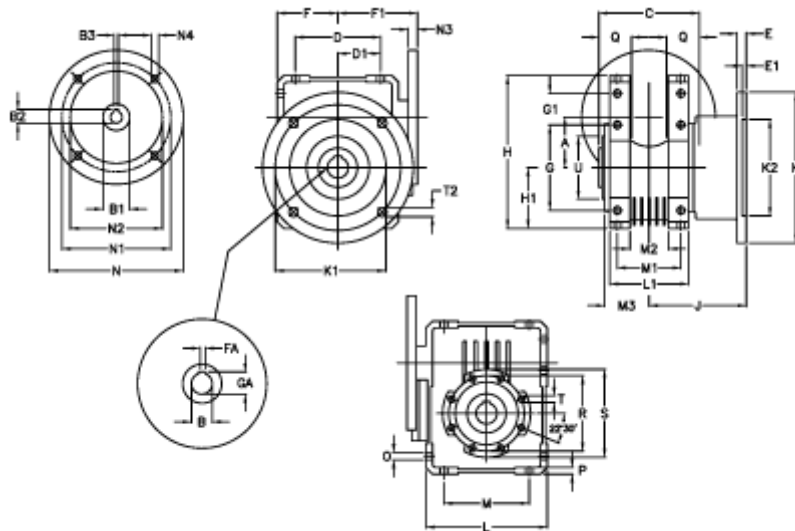

Article number: 392208606443136

Description: Worm Gear with Torque Limiter  
W86 L2-UF-64-P80 B14

## Measures

|            |           |            |          |            |         |
|------------|-----------|------------|----------|------------|---------|
| A = 86.90  | E = 15    | H = 245.5  | M = 144  | N4 = 6,5   | U = 110 |
| B = 35     | E1 = 6    | H1 = 100.0 | M1 = 101 | O = 11.5   |         |
| B1 E7 = 19 | F = 100   | J = 151.0  | M2 = 57  | P = 11     |         |
| B2 = 21.8  | F1 = 128  | K = 210    | M3 = 65  | Q = 45     |         |
| B3 H9 = 6  | FA = 10   | K1 = 176   | N = 120  | R = 130    |         |
| C = 140    | G = 144   | K2 = 152   | N1 = 100 | S = 150    |         |
| D = 144.0  | G1 = 45.5 | L = 200    | N2 = 80  | T = M10x18 |         |
| D1 = 72.0  | GA = 38.3 | L1 = 125   | N3 = 7.5 | T2 = 12.5  |         |